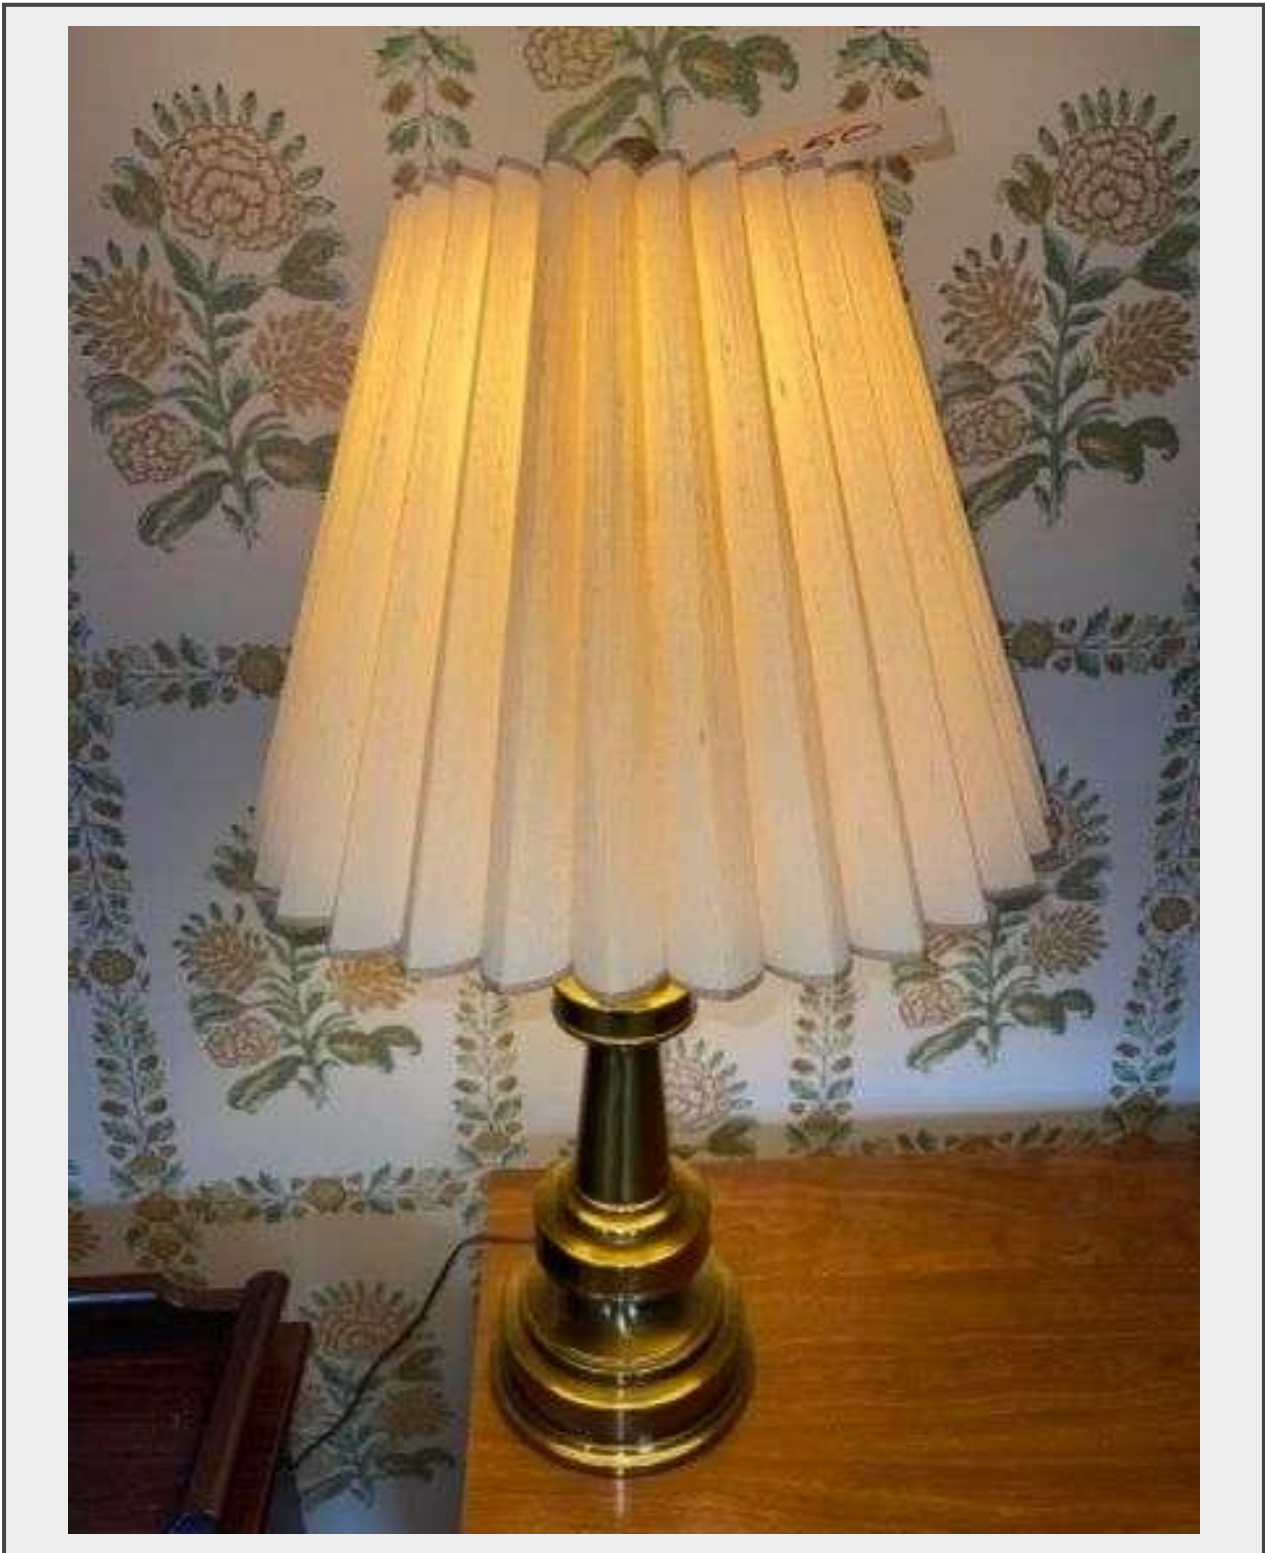

Sale Name: Online Estate Auction

LOT 350 - Stiffel Lamp • 34" • Brass • Second Floor

Description

Stiffel Lamp • 34" • Brass • Second Floor

Quantity: 1

<https://www.ducksoupauctions.com/>